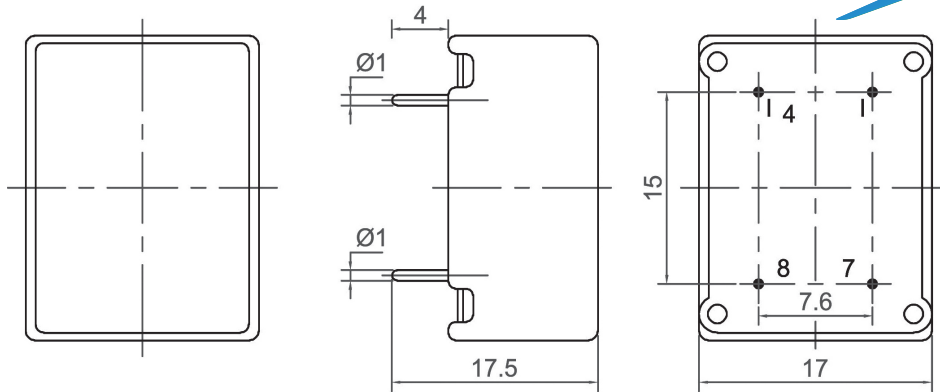

Mechanical Buzzer (DC)

CMEB1713

Canopus Part no.	Operating Voltage (VDC)	Rated Voltage (VDC)	Max Rated Current (mA)	Min Sound Output (dBA)	Fundamental Frequency (Hz)	Tone Nature	Operating Temperature (°C)	Housing	Weight (g)
CMEB1713A04BP	1 ~ 3	1.5	20	70 at 20cm	400±100	Continuous	-10 ~ +60	ABS	10
CMEB1713C04BP	2 ~ 4	3.6	25	70 at 20cm	400±100	Continuous	-10 ~ +60	ABS	10
CMEB1713F04BP	4 ~ 8	6	25	75 at 20cm	400±100	Continuous	-10 ~ +60	ABS	10
CMEB1713G04BP	6 ~ 12	9	25	75 at 20cm	400±100	Continuous	-10 ~ +60	ABS	10
CMEB1713H04BP	9 ~ 15	12	25	75 at 20cm	400±100	Continuous	-10 ~ +60	ABS	10
CMEB1713I04BP	15 ~ 27	24	30	75 at 20cm	400±100	Continuous	-10 ~ +60	ABS	10

CMEB1714

Canopus Part no.	Operating Voltage (VDC)	Rated Voltage (VDC)	Max Rated Current (mA)	Min Sound Output (dBA)	Fundamental Frequency (Hz)	Tone Nature	Operating Temperature (°C)	Housing	Weight (g)
CMEB1714A04BP	1 ~ 3	1.5	20	70 at 20cm	400±100	Continuous	-10 ~ +60	ABS	10
CMEB1714C04BP	2 ~ 4	3.6	25	70 at 20cm	400±100	Continuous	-10 ~ +60	ABS	10
CMEB1714F04BP	4 ~ 8	6	25	75 at 20cm	400±100	Continuous	-10 ~ +60	ABS	10
CMEB1714G04BP	6 ~ 12	9	25	75 at 20cm	400±100	Continuous	-10 ~ +60	ABS	10
CMEB1714H04BP	9 ~ 15	12	25	75 at 20cm	400±100	Continuous	-10 ~ +60	ABS	10
CMEB1714I04BP	15 ~ 27	24	30	75 at 20cm	400±100	Continuous	-10 ~ +60	ABS	10