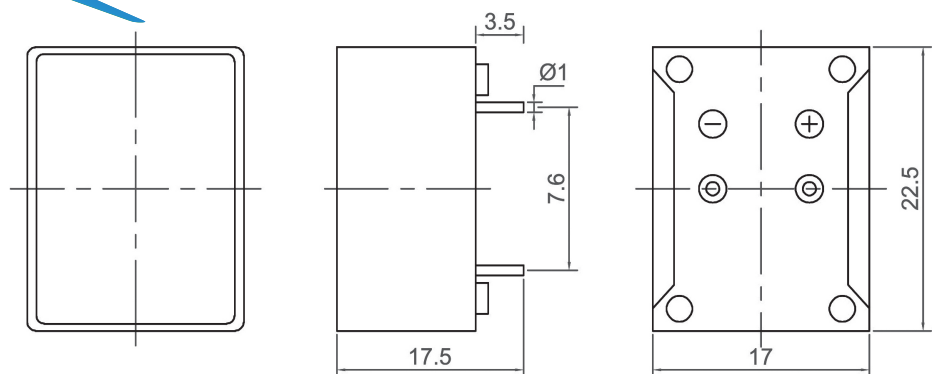

Mechanical Buzzer (DC)

CMEB1713

Canopus Part no.	Operating Voltage (VDC)	Rated Voltage (VDC)	Max Rated Current (mA)	Min Sound Output (dBA)	Fundamental Frequency (Hz)	Tone Nature	Operating Temperature (°C)	Housing	Weight (g)
CMEB1713A04BP	1 ~ 3	1.5	20	70 at 20cm	400±100	Continuous	-10 ~ +60	ABS	10
CMEB1713C04BP	2 ~ 4	3.6	25	70 at 20cm	400±100	Continuous	-10 ~ +60	ABS	10
CMEB1713F04BP	4 ~ 8	6	25	75 at 20cm	400±100	Continuous	-10 ~ +60	ABS	10
CMEB1713G04BP	6 ~ 12	9	25	75 at 20cm	400±100	Continuous	-10 ~ +60	ABS	10
CMEB1713H04BP	9 ~ 15	12	25	75 at 20cm	400±100	Continuous	-10 ~ +60	ABS	10
CMEB1713I04BP	15 ~ 27	24	30	75 at 20cm	400±100	Continuous	-10 ~ +60	ABS	10

CMEB1714

Canopus Part no.	Operating Voltage (VDC)	Rated Voltage (VDC)	Max Rated Current (mA)	Min Sound Output (dBA)	Fundamental Frequency (Hz)	Tone Nature	Operating Temperature (°C)	Housing	Weight (g)
CMEB1714A04BP	1 ~ 3	1.5	20	70 at 20cm	400±100	Continuous	-10 ~ +60	ABS	10
CMEB1714C04BP	2 ~ 4	3.6	25	70 at 20cm	400±100	Continuous	-10 ~ +60	ABS	10
CMEB1714F04BP	4 ~ 8	6	25	75 at 20cm	400±100	Continuous	-10 ~ +60	ABS	10
CMEB1714G04BP	6 ~ 12	9	25	75 at 20cm	400±100	Continuous	-10 ~ +60	ABS	10
CMEB1714H04BP	9 ~ 15	12	25	75 at 20cm	400±100	Continuous	-10 ~ +60	ABS	10
CMEB1714I04BP	15 ~ 27	24	30	75 at 20cm	400±100	Continuous	-10 ~ +60	ABS	10